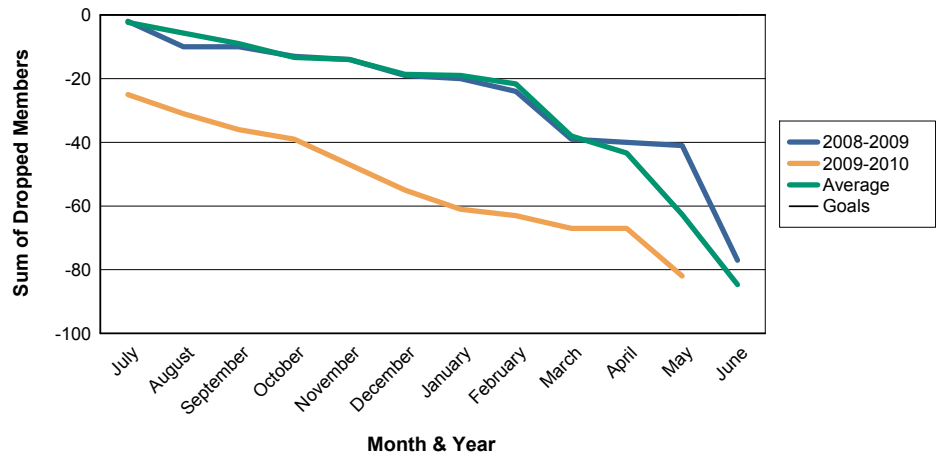

For District D 5

Sum of Charter Members/ Month & Year

For District D 5

3 Year Comparisons for GMT Constitutional Area 3

By GMT District

As of May 2010

Sum of New Members/ Month & Year

For District D 5

Sum of Dropped Members/ Month & Year

For District D 5

Sum of Net Members/ Month & Year

For District D 5