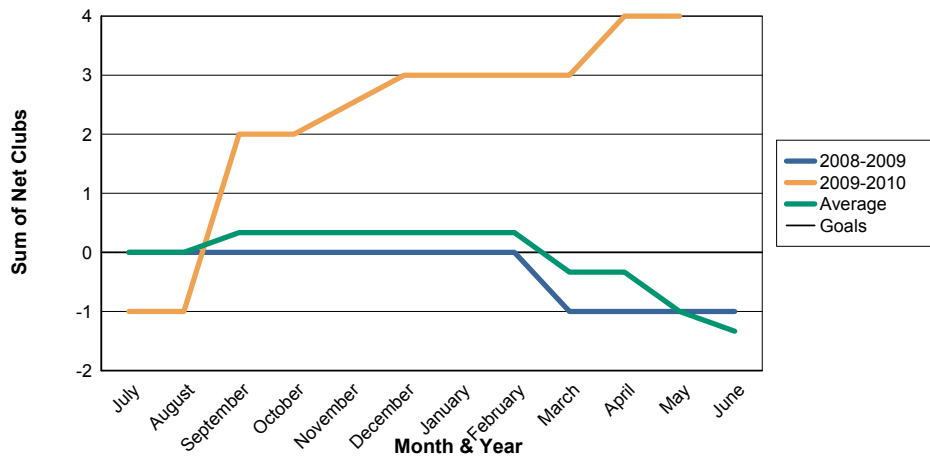

Sum of Net Clubs/ Month & Year

For District D 5