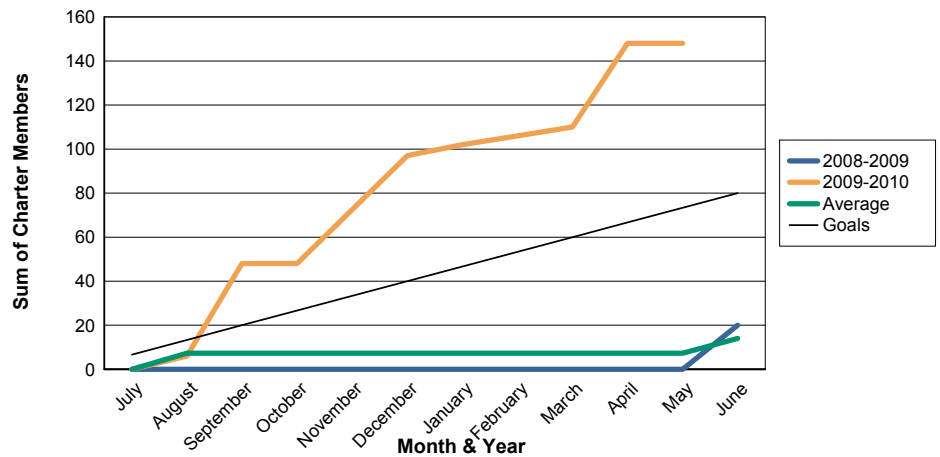

3 Year Comparisons for GMT Constitutional Area 3

By GMT District

As of May 2010

Sum of New Clubs/ Month & Year

For District D 5

Sum of Dropped Clubs/ Month & Year

For District D 5

Sum of Net Clubs/ Month & Year

For District D 5

Sum of Charter Members/ Month & Year

For District D 5

3 Year Comparisons for GMT Constitutional Area 3

By GMT District

As of May 2010

Sum of New Members/ Month & Year

For District D 5