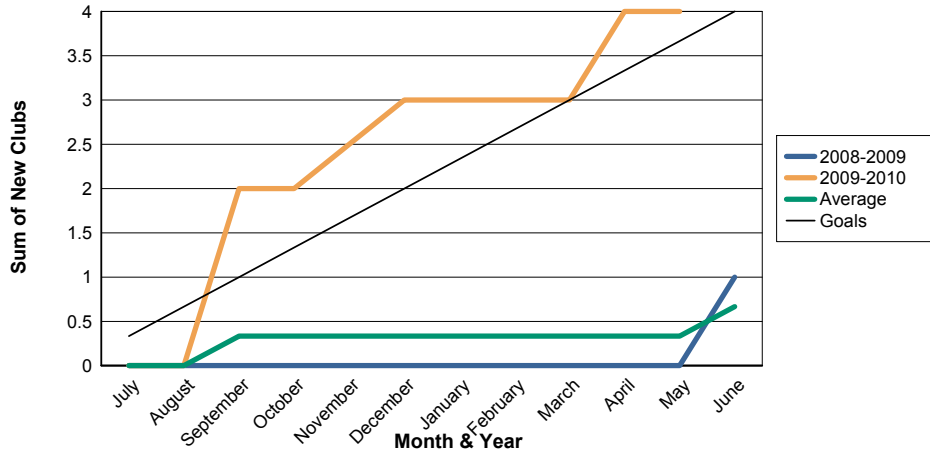

3 Year Comparisons for GMT Constitutional Area 3

By GMT District

As of May 2010

Sum of New Clubs/ Month & Year

For District D 5

Sum of Dropped Clubs/ Month & Year

For District D 5

Sum of Net Clubs/ Month & Year