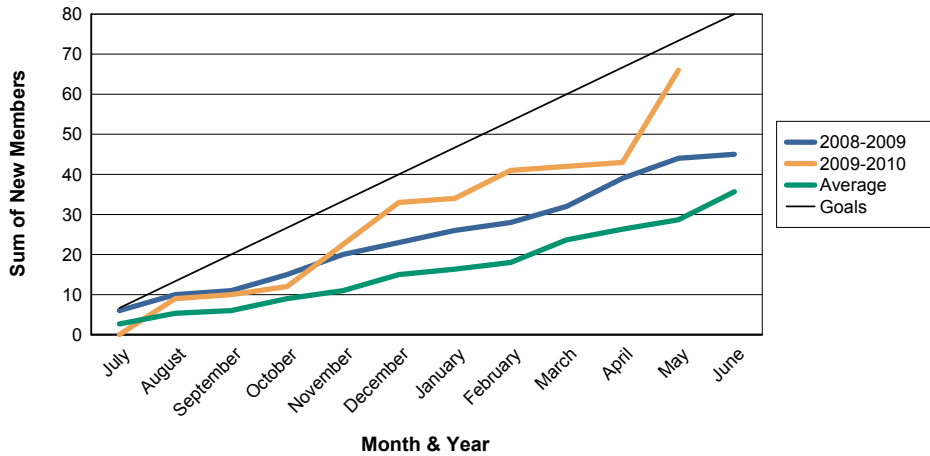

3 Year Comparisons for GMT Constitutional Area 3

By GMT District

As of May 2010

Sum of New Clubs/ Month & Year

For District D 5

Sum of Dropped Clubs/ Month & Year

For District D 5

Sum of Net Clubs/ Month & Year

For District D 5

Sum of Charter Members/ Month & Year

For District D 5

3 Year Comparisons for GMT Constitutional Area 3

By GMT District

As of May 2010

Sum of New Members/ Month & Year

For District D 5

Sum of Dropped Members/ Month & Year

For District D 5

Sum of Net Members/ Month & Year

For District D 5