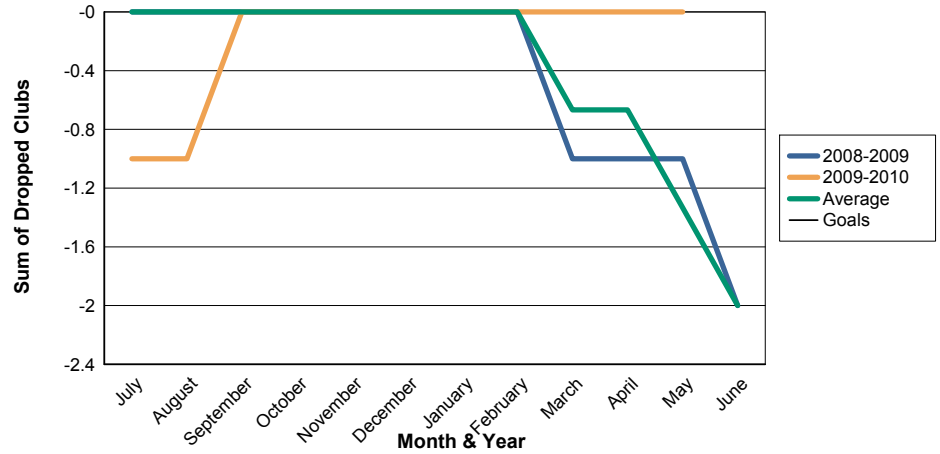

3 Year Comparisons for GMT Constitutional Area 3

By GMT District

As of May 2010

Sum of New Clubs/ Month & Year

For District D 5

Sum of Dropped Clubs/ Month & Year

For District D 5

Sum of Net Clubs/ Month & Year